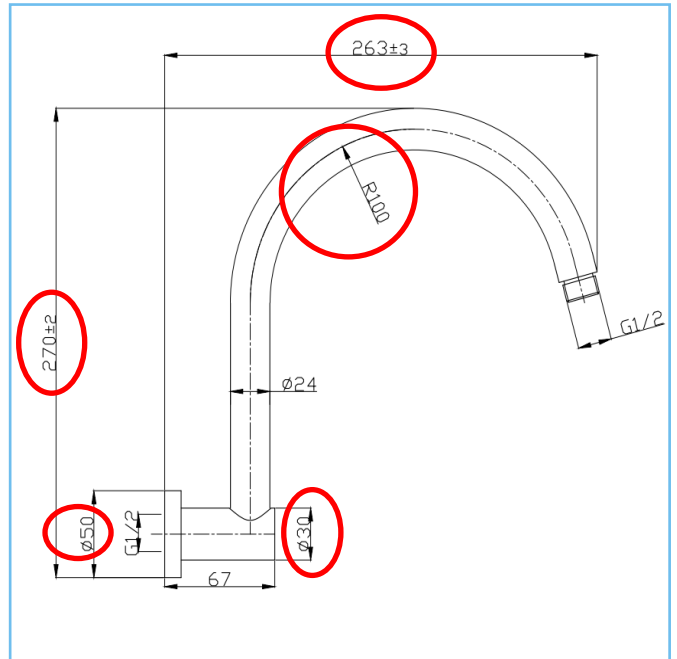

P&P

Round Curved Shower Arm

Discontinued

DISCONTINUED

PRY016

New Version

PRY016N

Round Curved Shower Arm