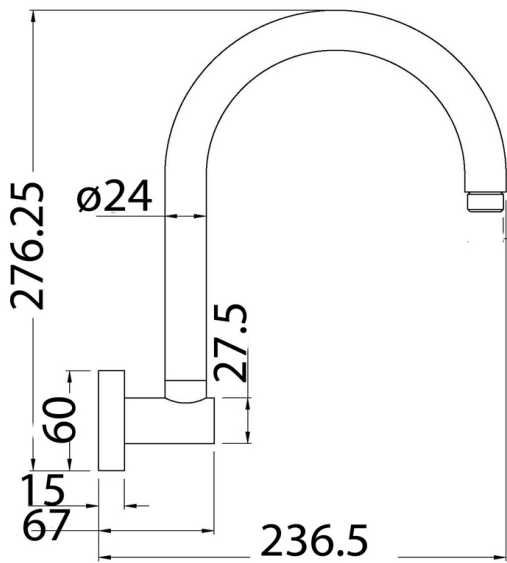

P&P

Round Curved Shower Arm

Discontinued

DISCONTINUED

PRY016

New Version

PRY016N

Round Curved Shower Arm